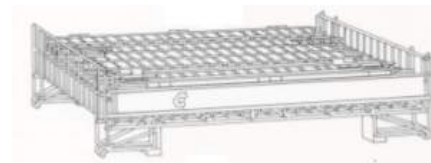

Overview

An ISO compatible, foldable and stackable Intermediate Bulk Container. Metal construction makes it suitable for use in both food grade and non-food grade environments. Horizontal and vertical shelves also available to assist with product protection and fill optimisation

Features and Benefits

Innovative Design

High quality presentation suitable for in-store display
Wide fold-down gate allows for easy access into the container
Excellent weight to volume ratio provides ease of handling for intermediate bulk loads

Optional vertical and horizontal shelves for segregation or protection of fragile products

Robust Construction

Provides strength for safe handling of heterogeneous and fragile merchandise during warehousing, transportation and delivery