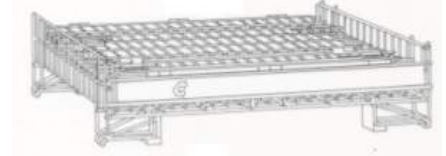

Overview

An ISO compatible, foldable and stackable Intermediate Bulk Container. Metal construction makes it suitable for use in both food grade and non-food grade environments. Horizontal and vertical shelves also available to assist with product protection and fill optimisation

Features and Benefits

Innovative Design

High quality presentation suitable for in-store display
Wide fold-down gate allows for easy access into the container
Excellent weight to volume ratio provides ease of handling for intermediate bulk loads
Optional vertical and horizontal shelves for segregation or protection of fragile products

Robust Construction

Provides strength for safe handling of heterogeneous and fragile merchandise during warehousing, transportation and delivery
Stackable in transit and storage enables maximised space utilisation

Minimum / Maximum	-30 °C / 40 °C
-------------------	----------------

Notes

Materials

Pliable electrozinc wire. Wire gauge of 60 x 100 mm (sides) and 50 x 50 mm (base)

Performance and Standards

Strongly built for storage and transportation of fragile goods. Foldable for efficient storage and transportation. Easy handling with fork lift trucks.